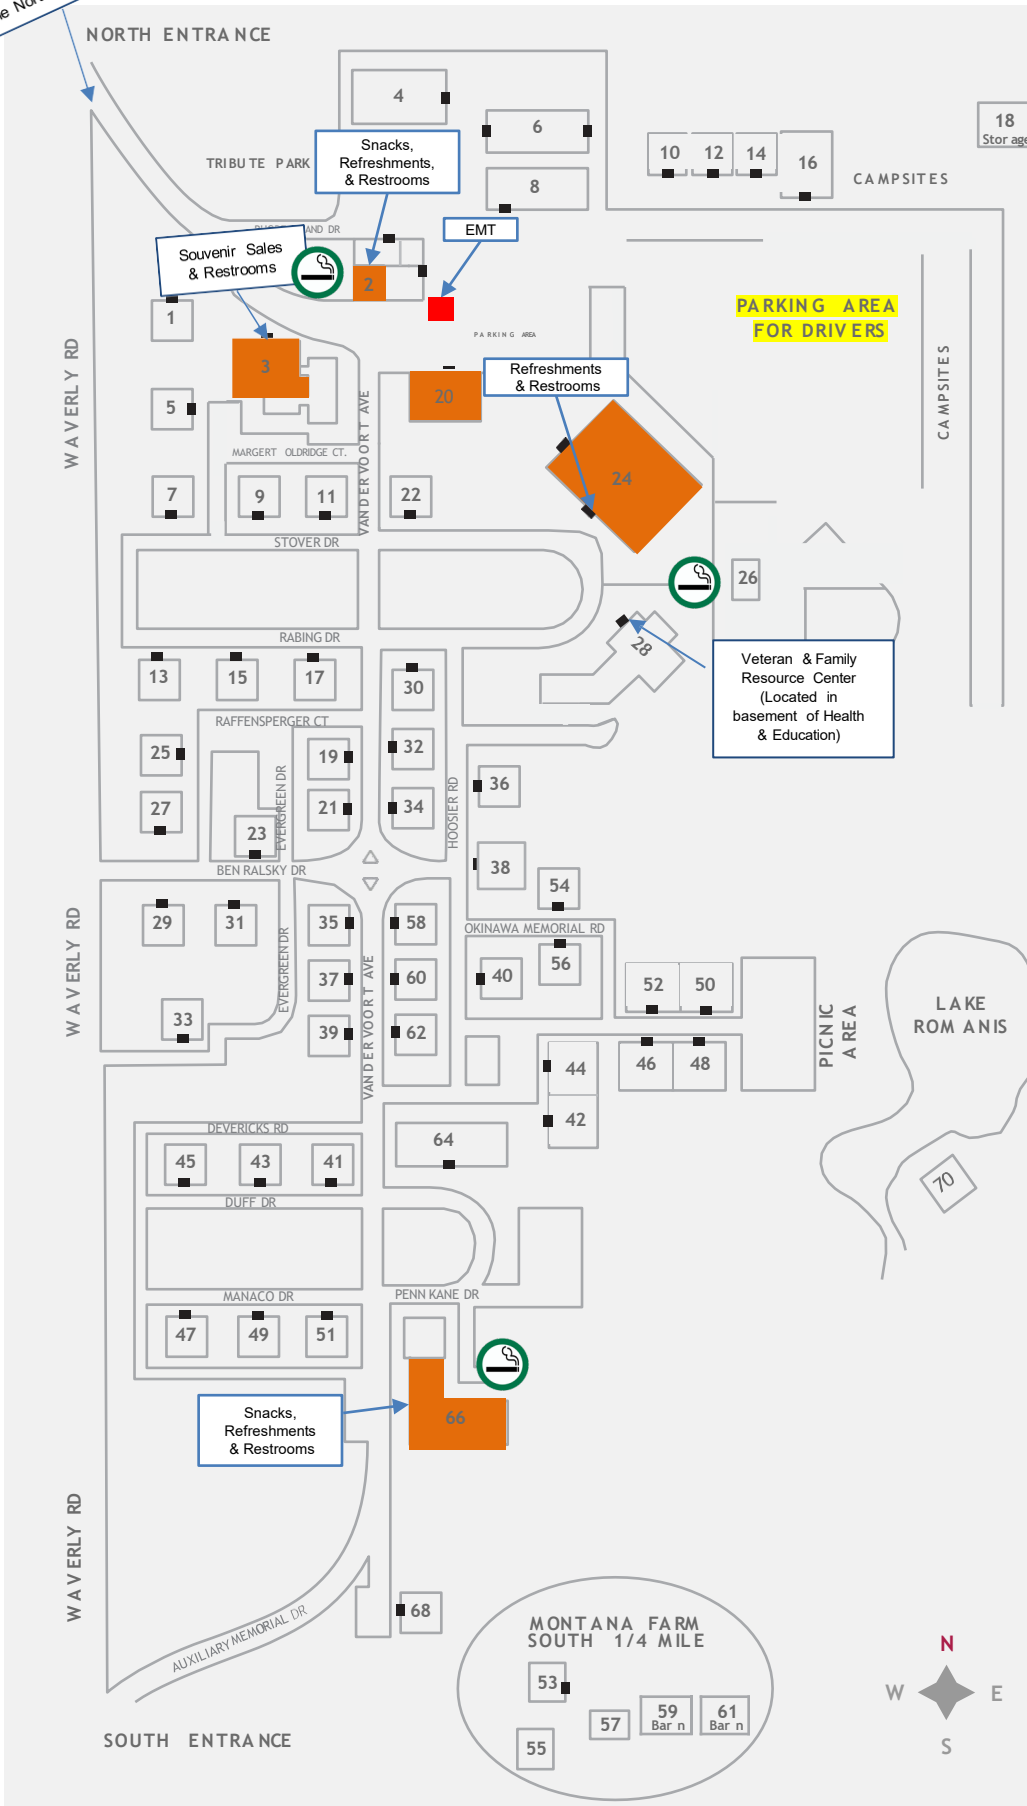

VFW NATIONAL HOME

Jr. Vice Orientation Visitor Map

All Homes with "Open House" sign available for tour during leisure time

-----Orange indicates open buildings-----

Drivers please use the North Entrance

Alphabetically	Numerically
Administration - 3	1 - Georgia
Air Force - 50	2 - Ed/Train Center
Air National Guard - 52	2 - Transportation
Alaska - 48	3 - Administration
Arizona - 62	4 - Quonset Hut
Autoshop - 6	5 - Mississippi
California 2 - 45	6 - Autoshop
California 1 - 27	7 - Illinois 1
Colorado - 49	8 - Facilities Supplies
Community Center - 24	9 - Massachusetts
Connecticut - 34	10 - Facilities Storage
Donated Goods - 2	11 - Virginia
Ed/Train Center - 2	12 - Water Treatment
Childcare Center - 64	13 - Pennsylvania 1
Facilities Storage - 10	14 - Water Pressure
Facilities Supplies - 8	15 - New Jersey
Fire Barn - 16	16 - Fire Barn
Florida - 38	17 - MOC/MOCA
Georgia - 1	19 - New York 1
GL/Chapel - 66	20 - Museum
Guest Lodge Annex - 68	21 - Washington
Hawaii - 46	22 - Michigan 1
Health & Education - 28	23 - Minnesota
Illinois 1 - 7	24 - Community Center
Illinois 2 - 36	25 - Kentucky
Indiana - 40	26 - Science Lab
Iowa - 58	27 - California 1
Kansas - 41	28 - Health & Education
Kentucky - 25	29 - Ohio
Maryland - 31	30 - Texas
Massachusetts - 9	31 - Maryland
Michigan 1 - 22	32 - Missouri
Minnesota - 23	33 - Pollett
Mississippi - 5	34 - Connecticut
Missouri - 32	35 - Wisconsin
MOC/MOCA - 17	36 - Illinois 2
Montana Farm - 53	37 - New Hampshire
Museum - 20	38 - Florida
Nevada - 60	39 - North Carolina
New Hampshire - 37	40 - Indiana
New Jersey - 15	41 - Kansas
New York 1 - 19	42 - Yokich South
New York 2 - 54	43 - West Virginia
North Carolina - 39	44 - Yokich North
Ohio - 29	45 - California 2
Oregon - 47	46 - Hawaii
Pennsylvania 1 - 13	47 - Oregon
Pennsylvania 3 - 51	48 - Alaska
Pig Barn - 55	49 - Colorado
Pollett - 33	50 - Air Force
Quonset Hut - 4	51 - Pennsylvania 3
Rabbit Barn - 57	52 - Air National Guard
Science Lab - 26	53 - Montana Farm
Scout Cabin - 70	54 - New York 2
Tennessee - 56	55 - Pig barn
Texas - 30	56 - Tennessee
Transportation - 2	57 - Rabbit Barn
Virginia - 11	58 - Iowa
Washington - 21	60 - Nevada
Water Pressure - 14	62 - Arizona
Water Treatment - 12	64 - Childcare Center
West Virginia - 43	66 - Guest Lodge & Chapel
Wisconsin - 35	68 - Guest Lodge Annex
Yokich North - 44	70 - Scout Cabin
Yokich South - 42	