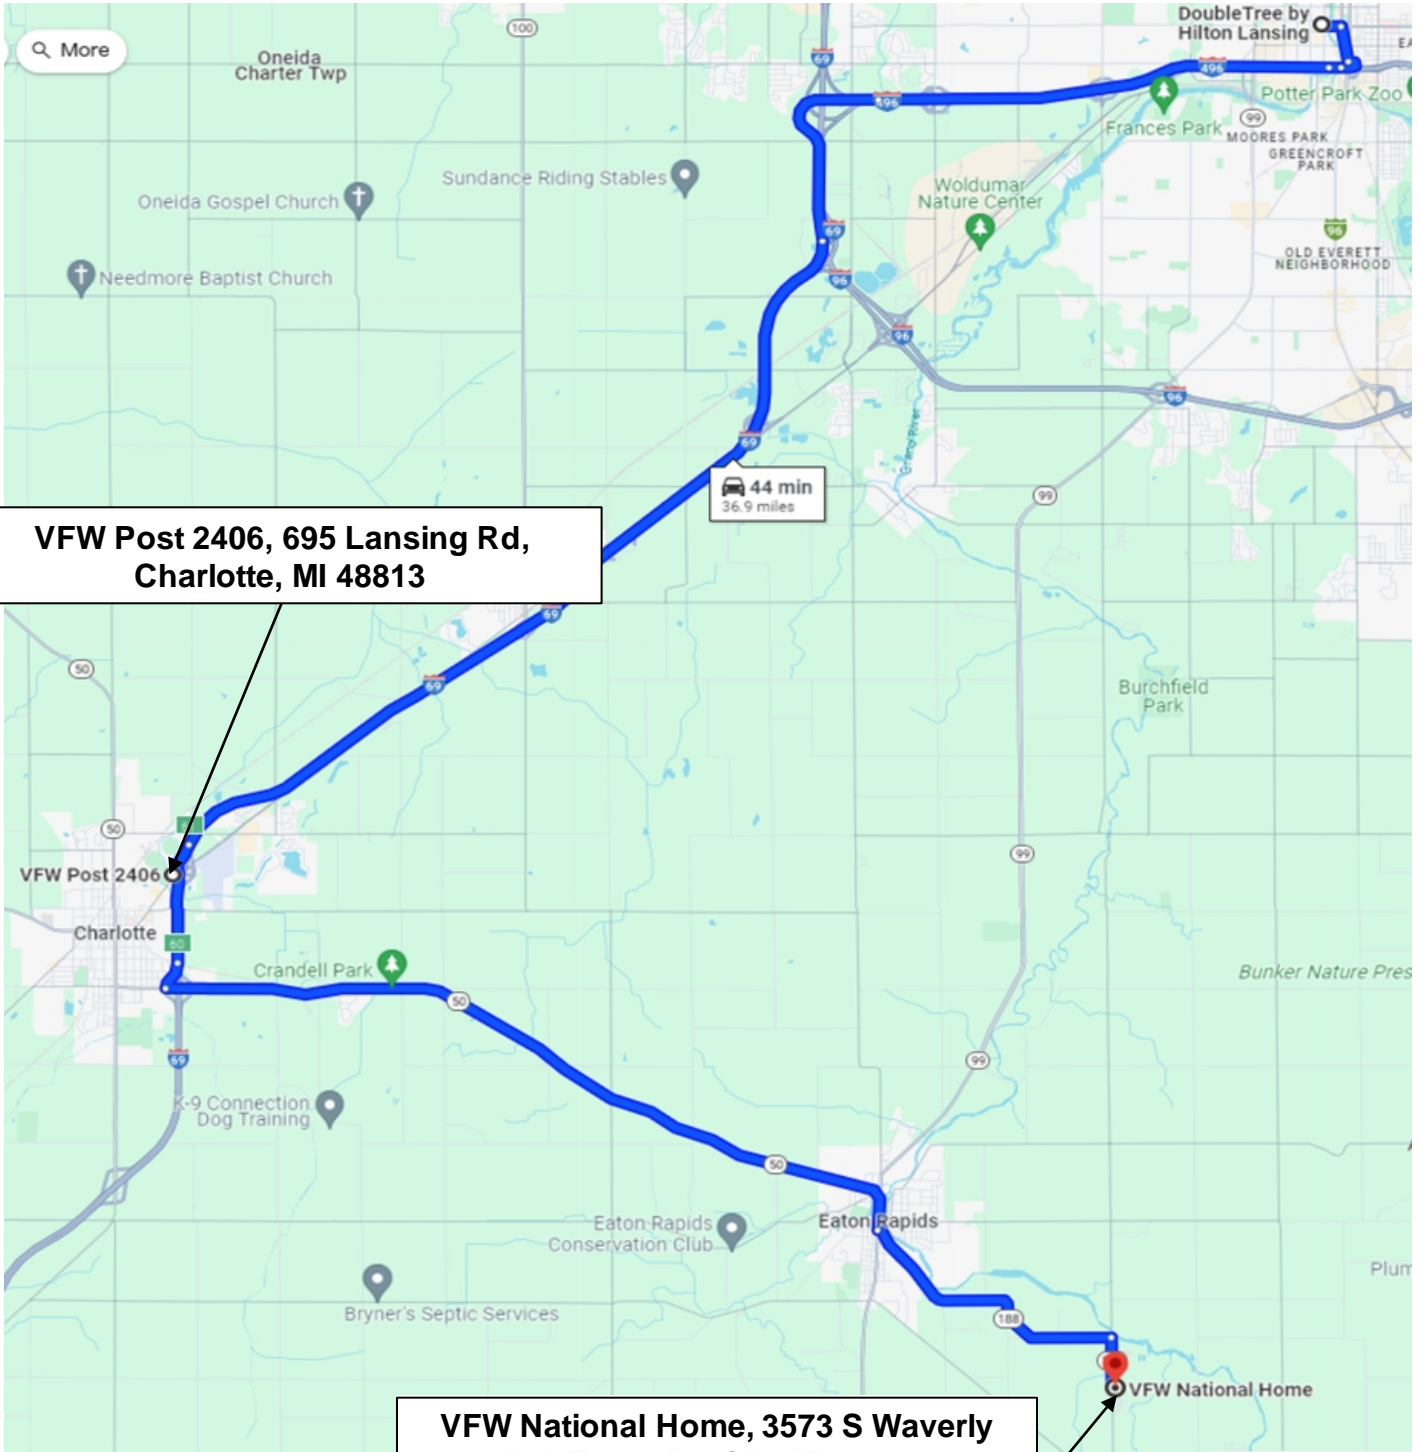

VFW NATIONAL HOME

Map for Jr. Vice Drivers

DoubleTree Hotel Lansing at the Capitol, 111 N Grand Ave, Lansing, MI 48933

VFW Post 2406, 695 Lansing Rd, Charlotte, MI 48813

VFW National Home, 3573 S Waverly Rd, Eaton Rapids, MI 48827